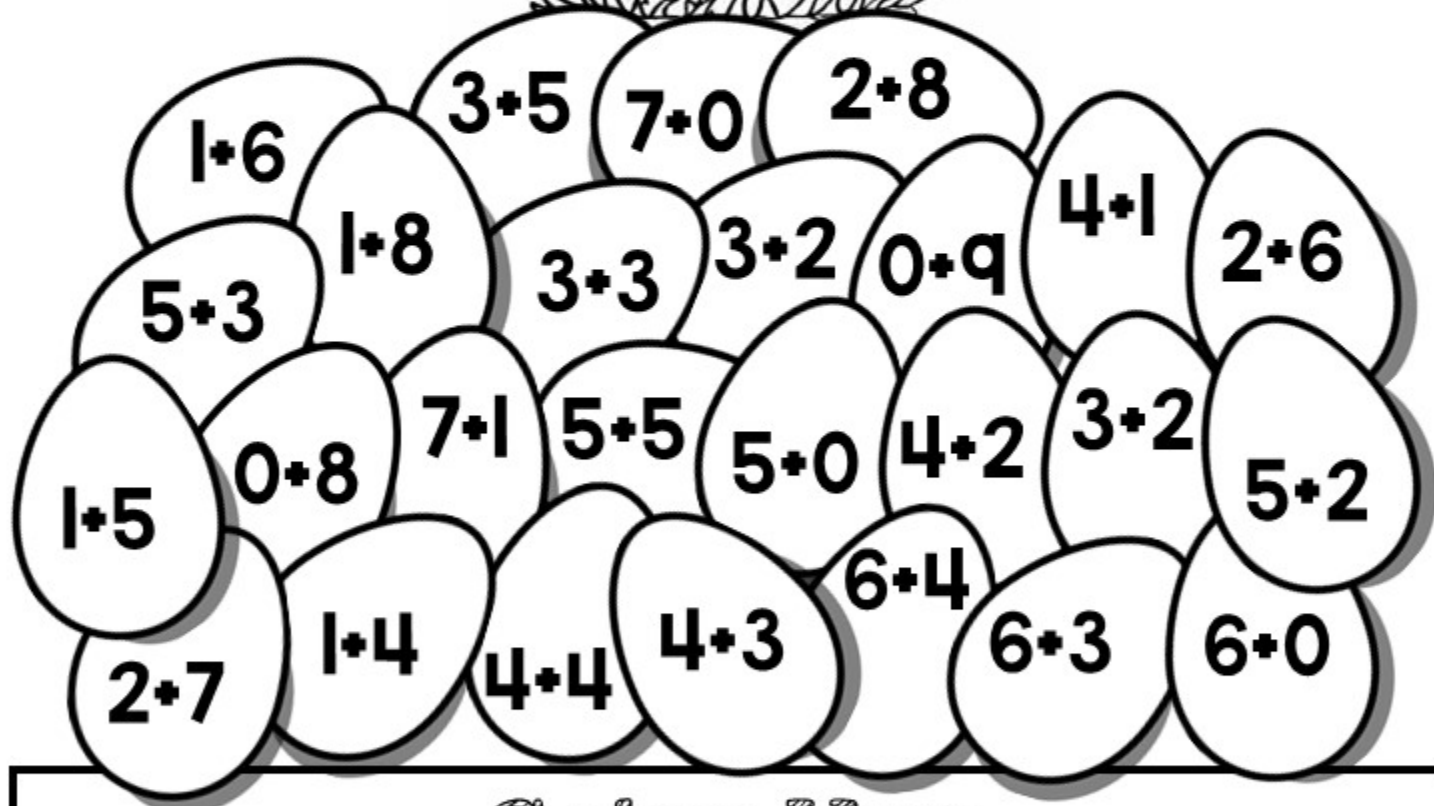

# Colorful Egg Addition

Directions: Use the key to correctly color the eggs below.

## Color Key

5 - blue      7 - green      9 - orange  
6 - red      8 - purple      10 - yellow